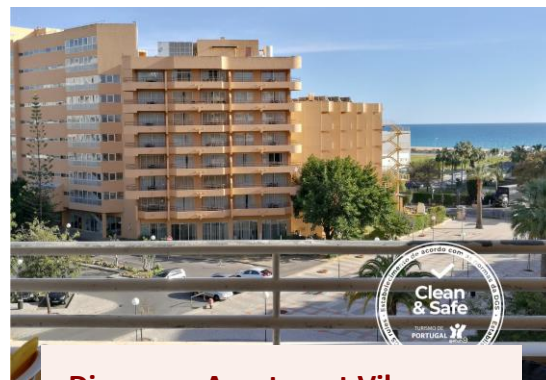

Discovery Apartment Vilamoura

APARTMENT

Avenida da Marina, Edifício Marina Mar, 3H, 4º andar, Apartamento 409, 8125-401 Vilamoura, Portugal